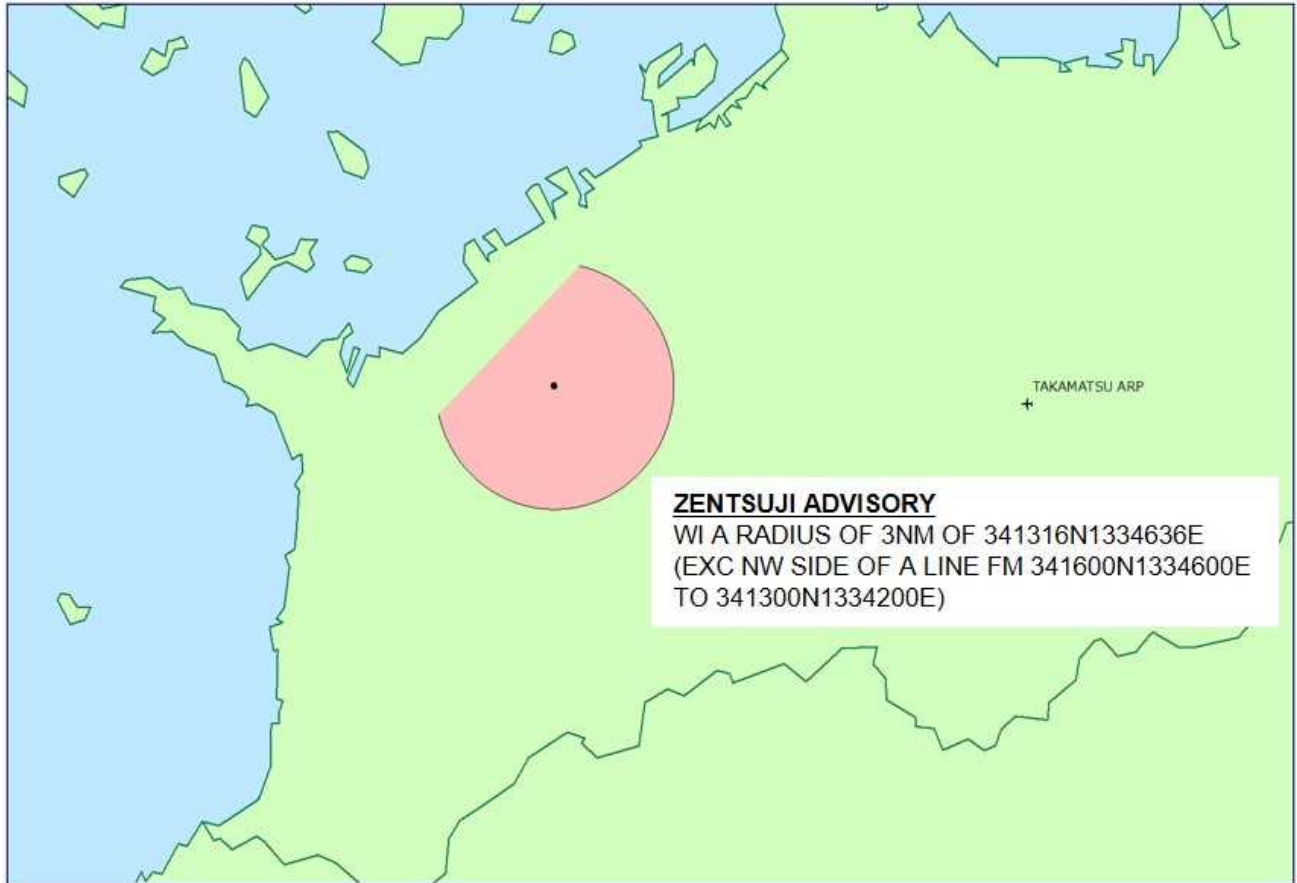

NOTAM Detail

DATE: 07/09/2018 05:46

KEYS: LOCATION: RJOT

PERIOD: [18/07/09 05:45] -[18/07/09 11:45]

SCOPE: A,E,W,AE,AW,EW

New :Issued within 24 hours  :Urgent [to AIP-SUP](#) :Linked AIP-SUP

New

081052 RJAAYNYX
 (0303/18 NOTAMN
 Q)RJJJ/QCACS/IV/B/E/000/030/3413N13347E003
 A)RJOT B)1807082000 C)UFN
 E)SPECIAL OPS OF TFC INFO SER WILL BE CONDUCTED AS FLWS
 1.CALL SIGN : ZENTSUJI ADVISORY
 2.FREQ : 123.45MHZ(PRIMARY), 122.95MHZ(SECONDARY)
 3.OPERATOR : JAPAN GROUND SELF DEFENSE FORCE
 4.ADVISORY AREA : WI A RADIUS OF 3NM OF 341316N1334636E
 (EXC NW SIDE OF A LINE FM 341600N1334600E TO
 341300N1334200E)
 (AROUND CAMP ZENTSUJI)
 ALT AT OR BLW 3000FT/AMSL
 5.OPERATIONAL TIME : 2000/1030
 6.CONTENTS OF INFO : TFC INFO AND OTHER INFO FOR SAFETY
 7.RMK : (1)ALL VFR ACFT ARE ADVISED TO CTC ZENTSUJI
 ADVISORY AND TO GET TFC INFO AND OTHER INFO
 (2)ALL VFR ACFT ARE ADVISED TO PAY SPECIAL
 ATTN TO THE OTHER TFC
 F)SFC G)3000FT AMSL)